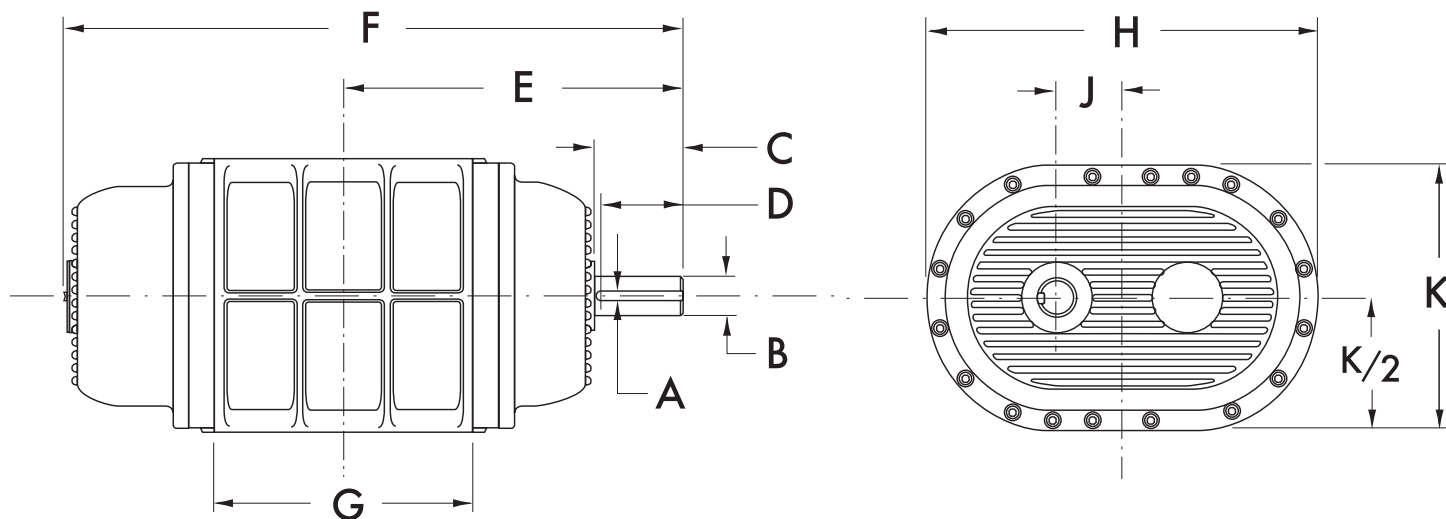

BLOWER

Being in the bulk commodity transportation industry since 1954 has allowed us to come to understand the many varying requirements faced in this industry when it comes to moving bulk commodities. The Walinga Positive Displacement Blowers have been developed to meet these many varying requirements.

The precision machined cast iron housing, endplates and impellers are evidence of a rugged yet top performing component in any application. The Walinga Blower can be used in either a pressure operation or a vacuum operation and is easily adaptable to most OEM applications.

DIMENSIONAL CHART

Blower Size	Std. Pipe	A	B	C	D	E	F	G	H	J	K
510	5"	3/8	1.375	3 3/8	3 1/16	11 15/16	22 13/16	10	15 1/4	2 1/2	10 1/2
614	6"	3/8	1.562	5	4 5/16	15 15/16	29 3/8	14	18 3/4	3	13

MAXIMUM CAPACITY & HORSEPOWER RATINGS

Size	Disp. (c.f.r.)	Press Diff. (p.s.i.)	Speed (r.p.m.)											
			1600		2000		2400		2800		3200		3600	
510	.340	3	433	7.74	569	9.67	705	11.6	841	13.5	977	15.5	1113	17.4
		6	387	15.5	523	19.4	659	23.2	795	27.1	931	30.9	1067	34.8
		9	351	23.2	487	29.0	623	34.8	759	40.6	895	46.4	1031	52.2
		12	321	30.9	457	38.7	593	46.4	729	54.1	865	61.9	1001	69.6
		15					567	58.0	703	67.7	839	77.4	975	87.0
614	.685	3	882	15.6	1156	19.5	1430	23.4	1704	27.3	1978	31.1	2252	35.0
		6	794	31.2	1068	39.0	1342	46.8	1616	54.5	1890	62.1		
		9	726	46.8	726	58.4	1274	70.1	1548	81.8	1822	93.2		
		12	669	62.3	943	77.9	1217	93.5	1491	109	1765	124.3		
		15	618	77.9	892	97.4	1166	117	1440	136	1714	155.3		

Due to continuous product development, specifications are subject to change without notice.

Head Office:
R.R. #5, Guelph, ON.
Canada N1H 6J2
Tel (888) 925-4642
Fax (519) 824-5651

Ontario:
938 Glengarry Cres.
Fergus, Ontario
Canada N1M 2W7
Tel: (519) 787-8227
Fax: (519) 787-8210

Manitoba:
P.O. Box 1790
70 3rd Ave. N.E.
Carman, Manitoba
Canada R0G 0J0
Tel (204) 745-2951
Fax (204) 745-6309

Saskatchewan:
P.O. Box 849
220 Frontage Rd.
Davidson, Saskatchewan
Canada S0G 1A0
Tel (306) 567-3031
Fax (306) 567-3039

Michigan:
1190 Electric Ave.
Wayland, MI.
USA 49348
Tel (800) 466-1197
Fax (616) 877-3474

Iowa:
579 4th St. N.W.
Sioux Center, IA
USA 51250
Tel (800) 845-5589
Fax (712) 722-1128

www.walinga.com