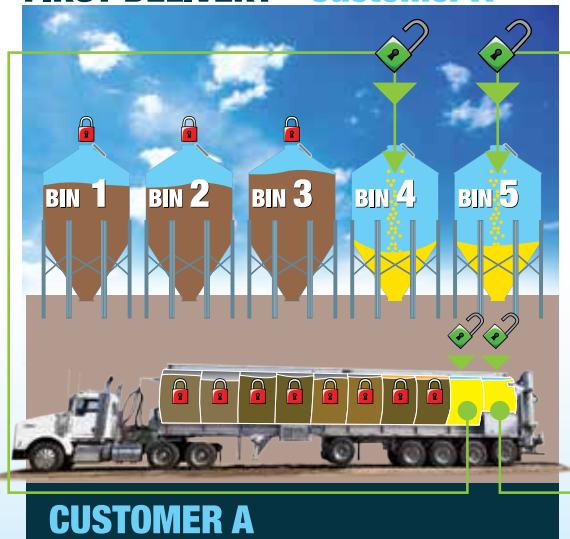

FIRST DELIVERY - Customer A