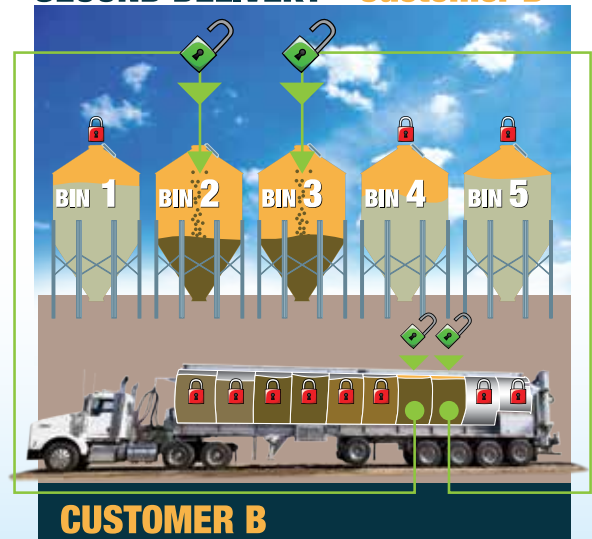

SECOND DELIVERY - Customer B