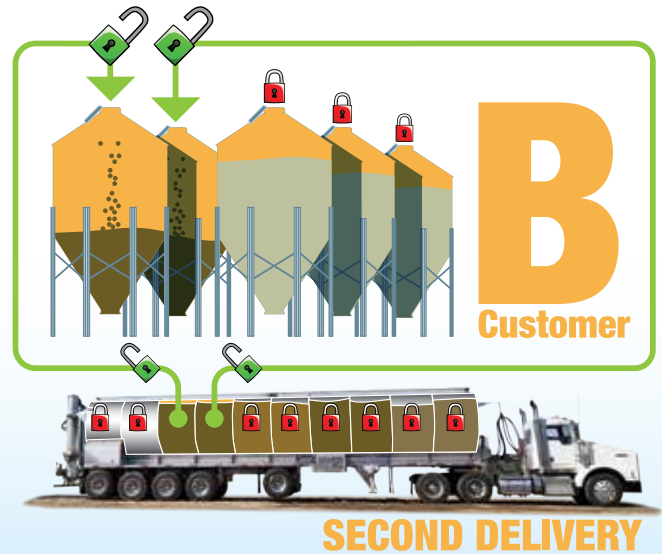

FEEDLOK is a revolutionary concept in distributing feed from the feed mill to the farm.

- **• Right Feed...Right Bin...Every time!**
  FEEDLOK provides security and assurances, knowing that the correct feed is always delivered to the correct bin.
- **• No more wrong deliveries.**
  Assign your feed mixture to precise GPS bin locations. Once learned the system remembers bin GPS coordinates indefinitely.
  *Any future changes or additions to bin locations are easily updated.
- **• Assign feed loads to a bin and FEEDLOK does the rest.**
  It's as simple as the bins actual GPS location matching the FEEDLOK booms assigned GPS record. Wrong GPS bin location and FEEDLOK will not allow dispensing of the feed mix.
- **• Always know where your trucks are unloading!**
  FEEDLOK systems provide GPS tracking as well as time stamped detailed record keeping.
  Always know exactly when a delivery was made and to what bin.
- **• Notifications.**
  A mismatched feed-to-bin halts the transfer. The system both audibly and visually notifies the operator. Any manual override requires a security code be entered. If manual override is engaged FEEDLOK delivers notifications to the server for complete tracking.

Easy Operator Set up!

Simply complete a delivery run with your Feedlok Equipped unit in "Training Mode". Align the boom over each customer bin, lock in that bins precise GPS coordinates while assigning your own unique bin names. Accurate to within a couple feet, that bins GPS location and name are recorded in the system indefinitely*.

FEEDLOK delivers all these features right at your desktop! It's easy to use...easy to set up... and FEEDLOK will pay for itself quickly with no more wrong deliveries.

Head Office

R.R. #5, Guelph, ON.
Canada N1H 6J2
Tel: +1 519-824-8520
Tel: 888.925.4642
Fax: 519.824.5651

Michigan