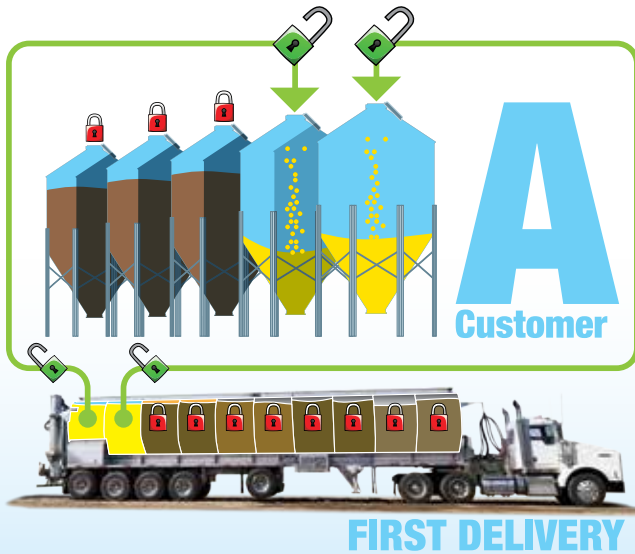

FEEDLOK is a revolutionary concept in distributing feed from the feed mill to the farm.

- **• Right Feed...Right Bin...Every time!**
  FEEDLOK provides security and assurances, knowing that the correct feed is always delivered to the correct bin.
- **• No more wrong deliveries.**
  Assign your feed mixture to precise GPS bin locations. Once learned the system remembers bin GPS coordinates indefinitely.
  *Any future changes or additions to bin locations are easily updated.
- **• Assign feed loads to a bin and FEEDLOK does the rest.**
  It's as simple as the bins actual GPS location matching the FEEDLOK booms assigned GPS record. Wrong GPS bin location and FEEDLOK will not allow dispensing of the feed mix.
- **• Always know where your trucks are unloading!**
  FEEDLOK systems provide GPS tracking as well as time stamped detailed record keeping.
  Always know exactly when a delivery was made and to what bin.
- **• Notifications.**
  A mismatched feed-to-bin halts the transfer. The system both audibly and visually notifies the operator. Any manual override requires a security code be entered. If manual override is engaged FEEDLOK delivers notifications to the server for complete tracking.

Easy Operator Set up!

Simply complete a delivery run with your Feedlok Equipped unit in "Training Mode". Align the boom over each customer bin, lock in that bins precise GPS coordinates while assigning your own unique bin names. Accurate to within a couple feet, that bins GPS location and name are recorded in the system indefinitely*.

FEEDLOK delivers all these features right at your desktop! It's easy to use...easy to set up... and FEEDLOK will pay for itself quickly with no more wrong deliveries.

Head Office

R.R. #5, Guelph, ON.
Canada N1H 6J2
Tel: +1 519-824-8520
Tel: 888.925.4642
Fax: 519.824.5651

Michigan