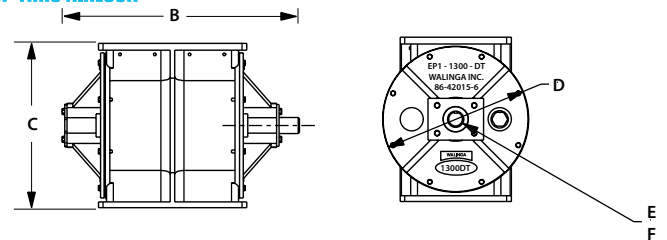

DROP THRU AIRLOCK