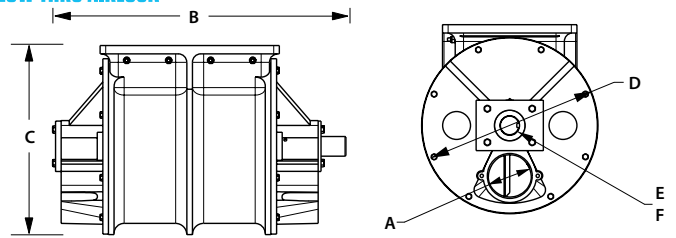

WALINGA AIRLOCKS

Designed for maximum efficiency and minimal bulk damage the airlock housing is precision machined from a cast iron shell for unequaled performance. The 10 vane fabricated steel rotor has adjustable stainless steel tips for longer life. Walinga's latest innovations include the modification of the inlet and outlet ports with flow contours for maximum capacity. To minimize bulk damage and improve performance, a special rotor wiper levels the pockets. The entire assembly is powered by an electric gear box. A chain drive transfers power to the airlock. Each system can be customized to your production needs.

BLOW THRU AIRLOCK