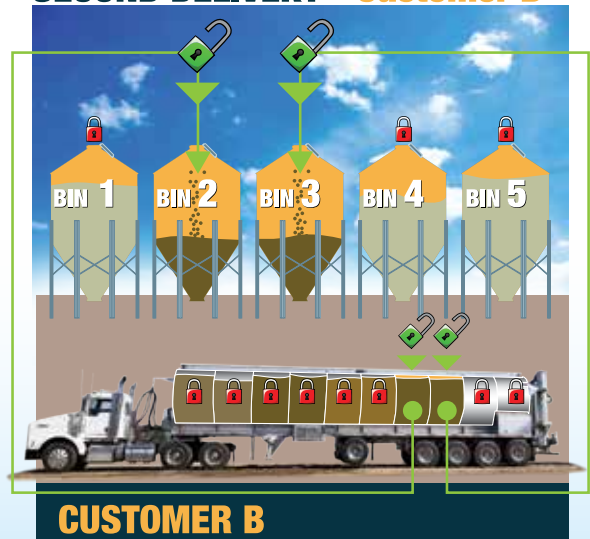

SECOND DELIVERY - Customer B