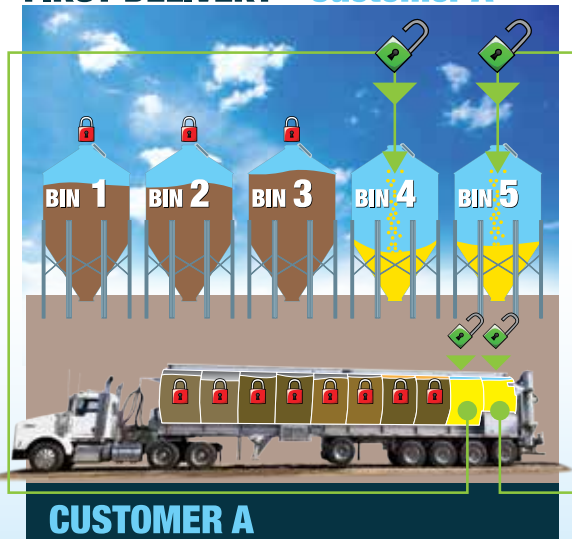

FIRST DELIVERY - Customer A